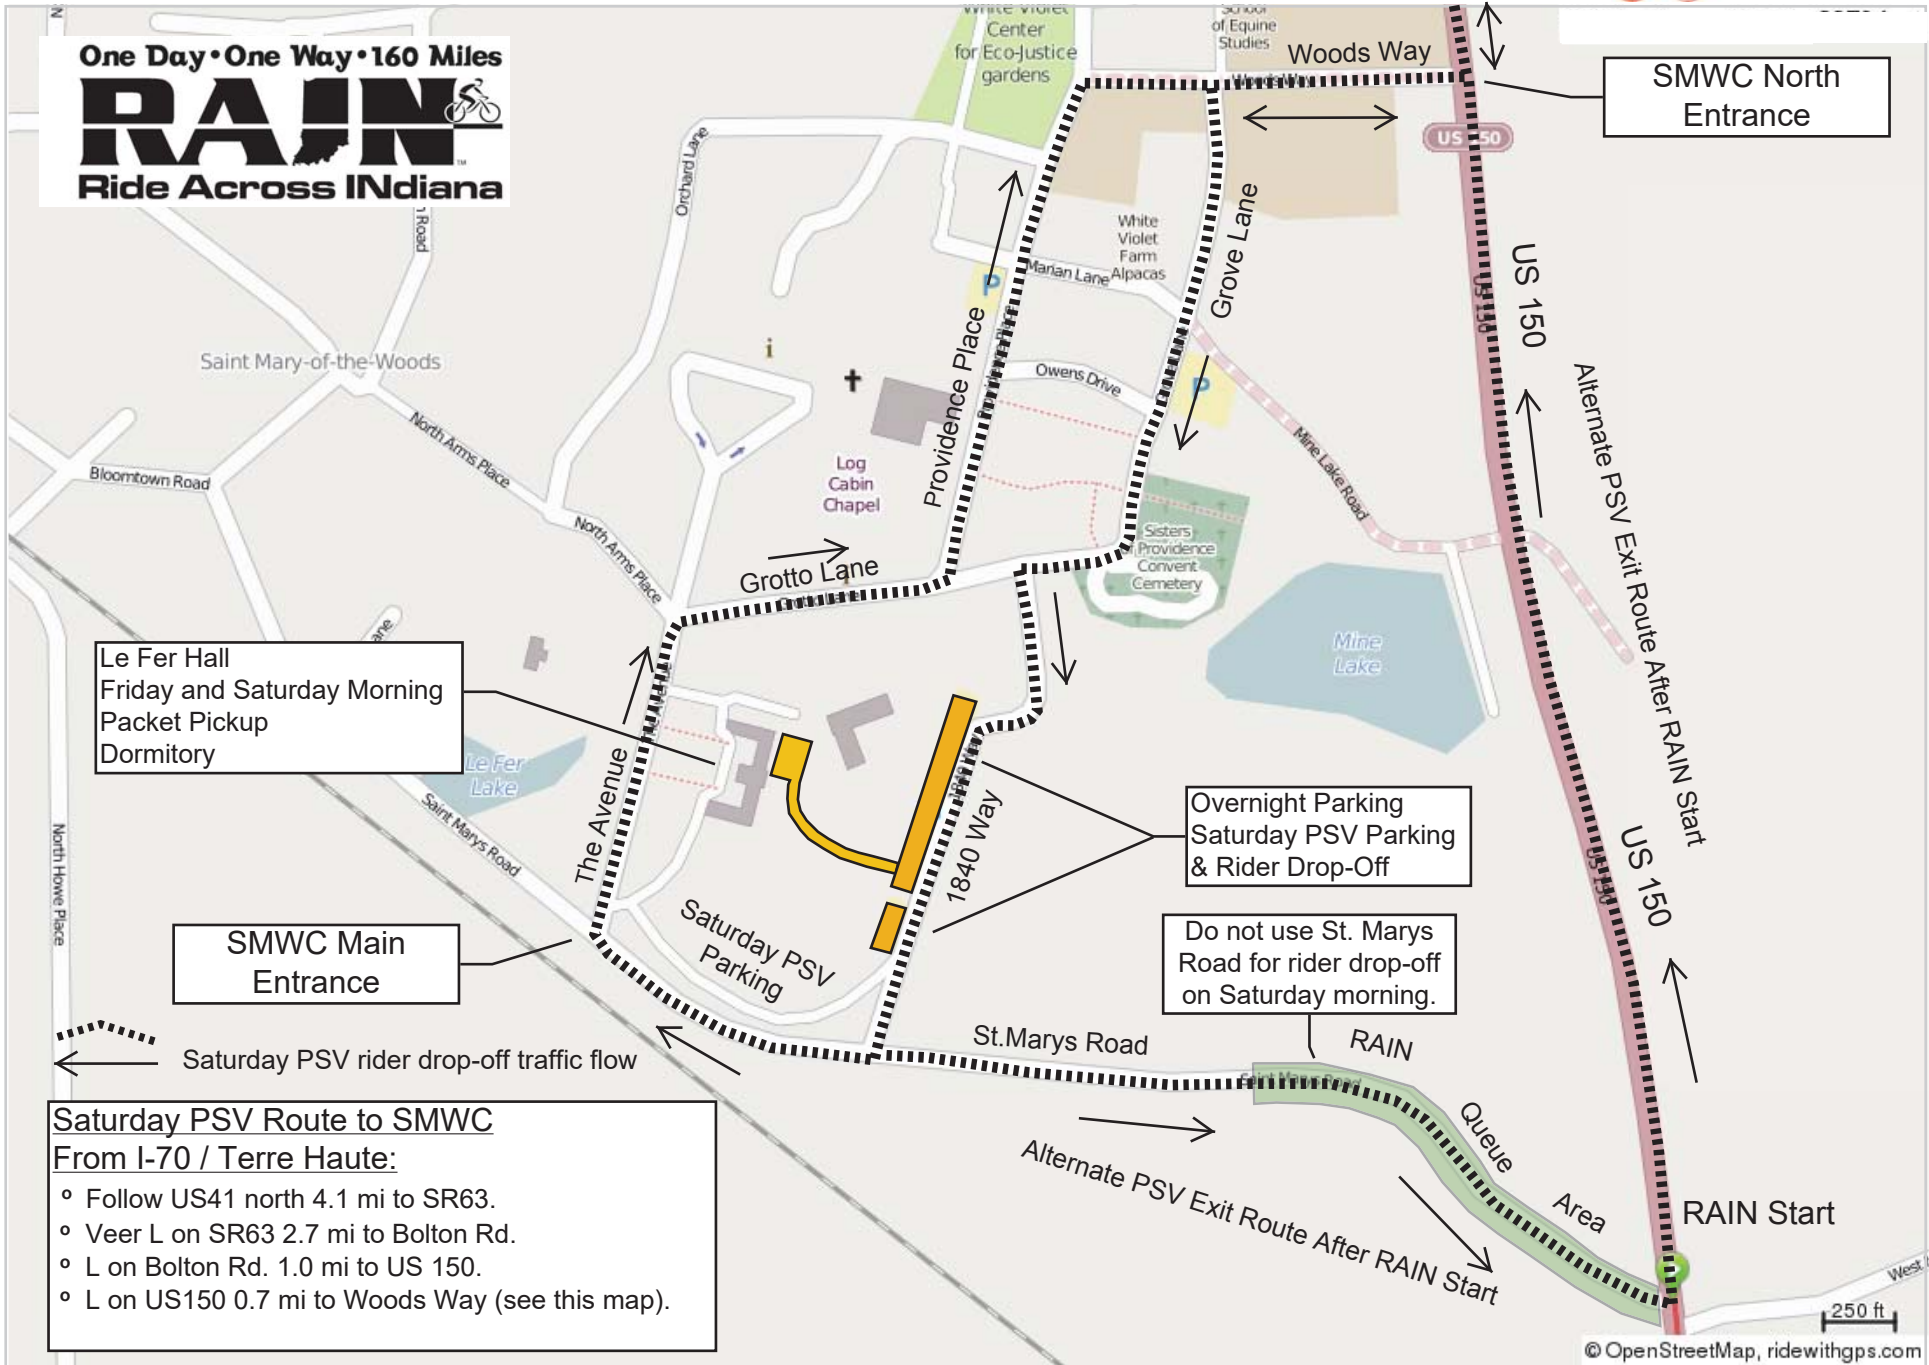

RAIN 2020 - SMWC Start Detail

One Day • One Way • 160 Miles
RAIN
 Ride Across INdiana

Saturday PSV Route to SMWC
 From I-70 / Terre Haute:

- Follow US41 north 4.1 mi to SR63.
- Veer L on SR63 2.7 mi to Bolton Rd.
- L on Bolton Rd. 1.0 mi to US 150.
- L on US150 0.7 mi to Woods Way (see this map).