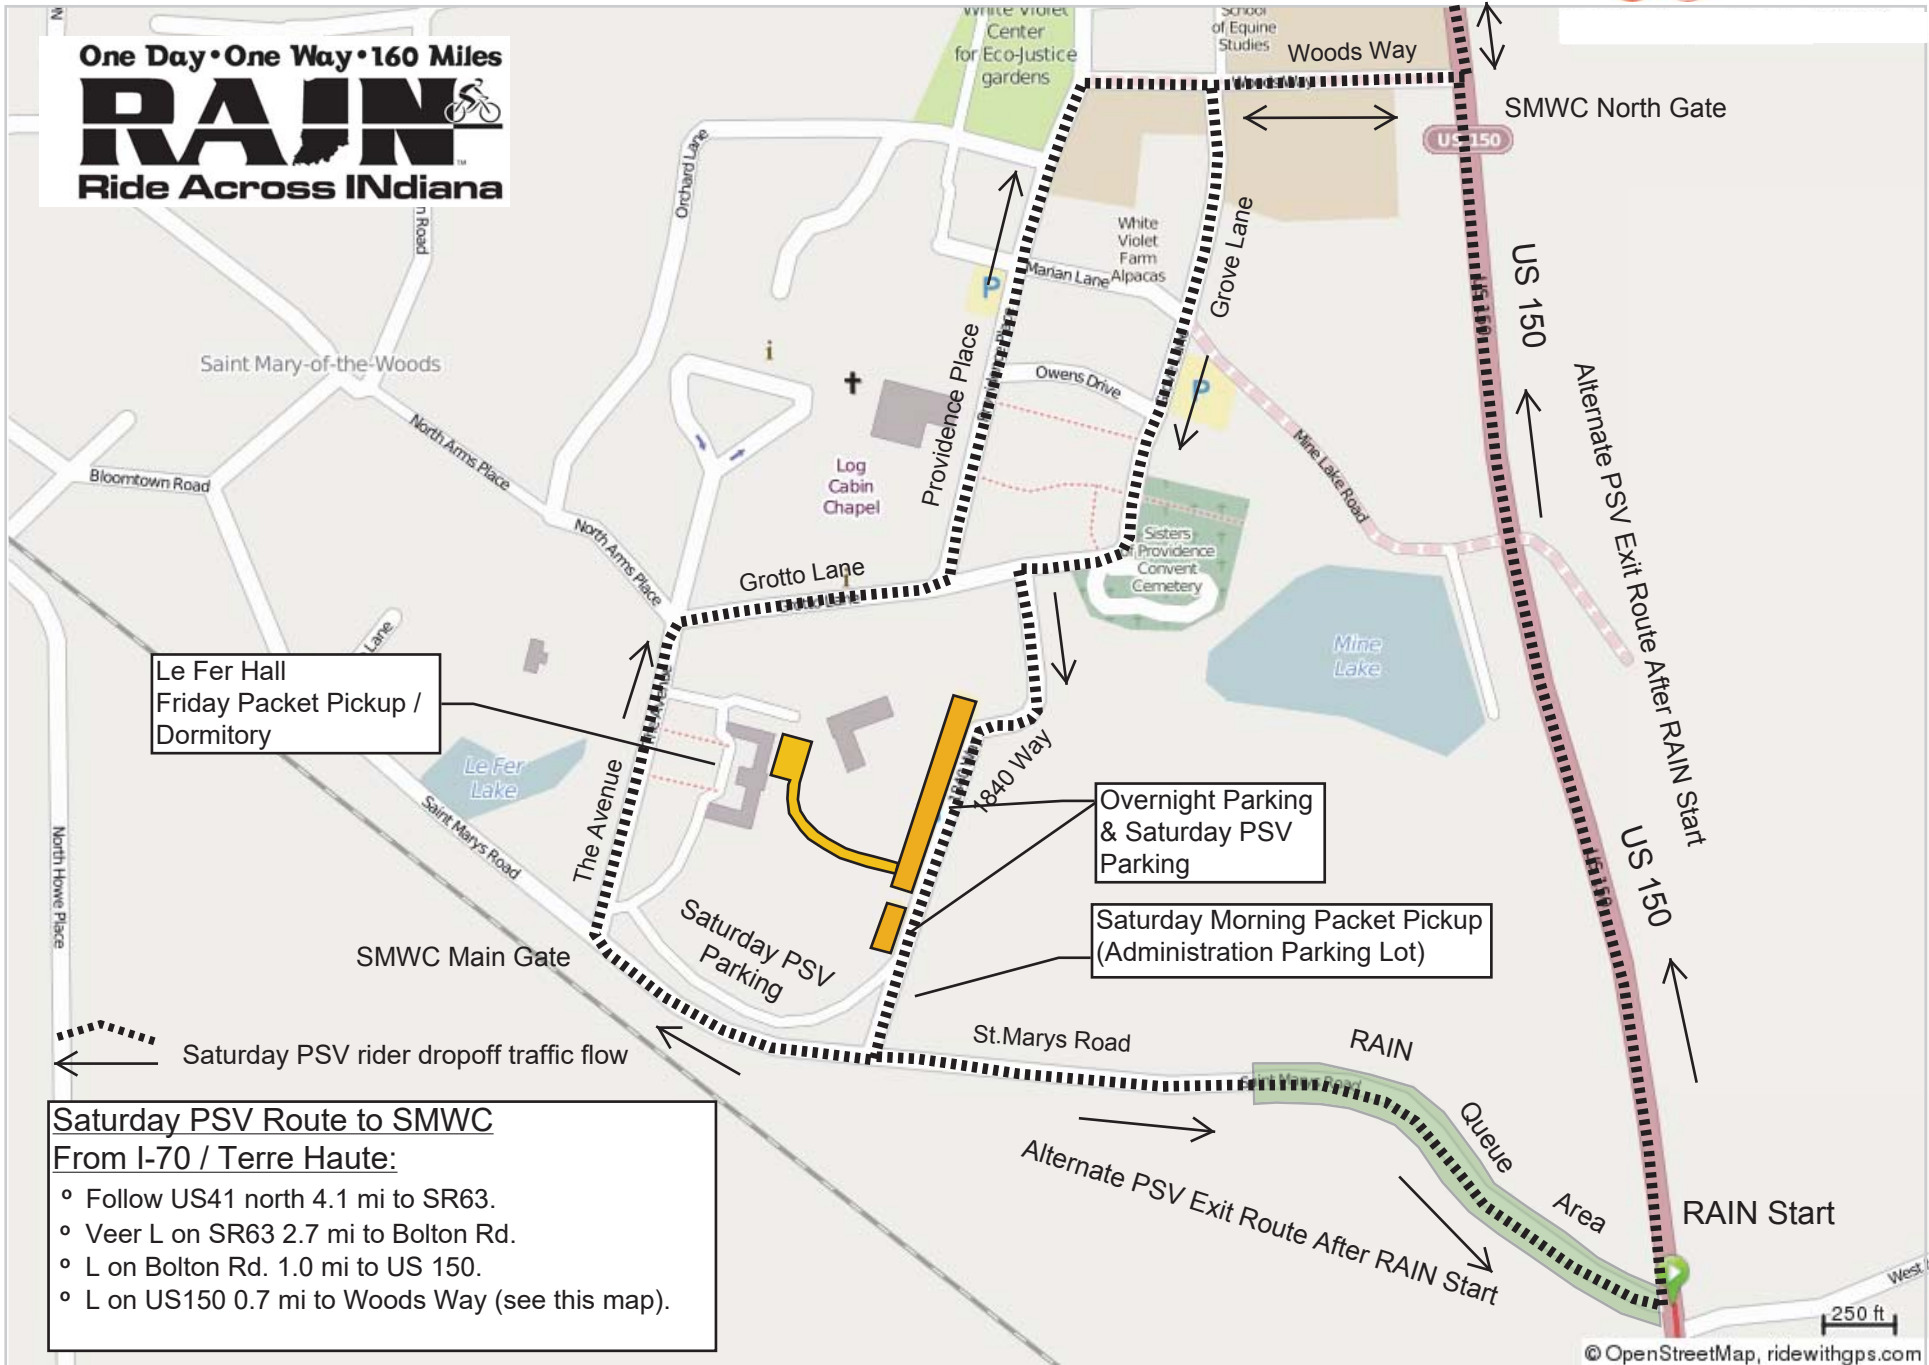

# RAIN 2018 - SMWC Start Detail

One Day • One Way • 160 Miles  
**RAIN**  
 Ride Across INdiana

**Saturday PSV Route to SMWC**  
 From I-70 / Terre Haute:

- Follow US41 north 4.1 mi to SR63.
- Veer L on SR63 2.7 mi to Bolton Rd.
- L on Bolton Rd. 1.0 mi to US 150.
- L on US150 0.7 mi to Woods Way (see this map).