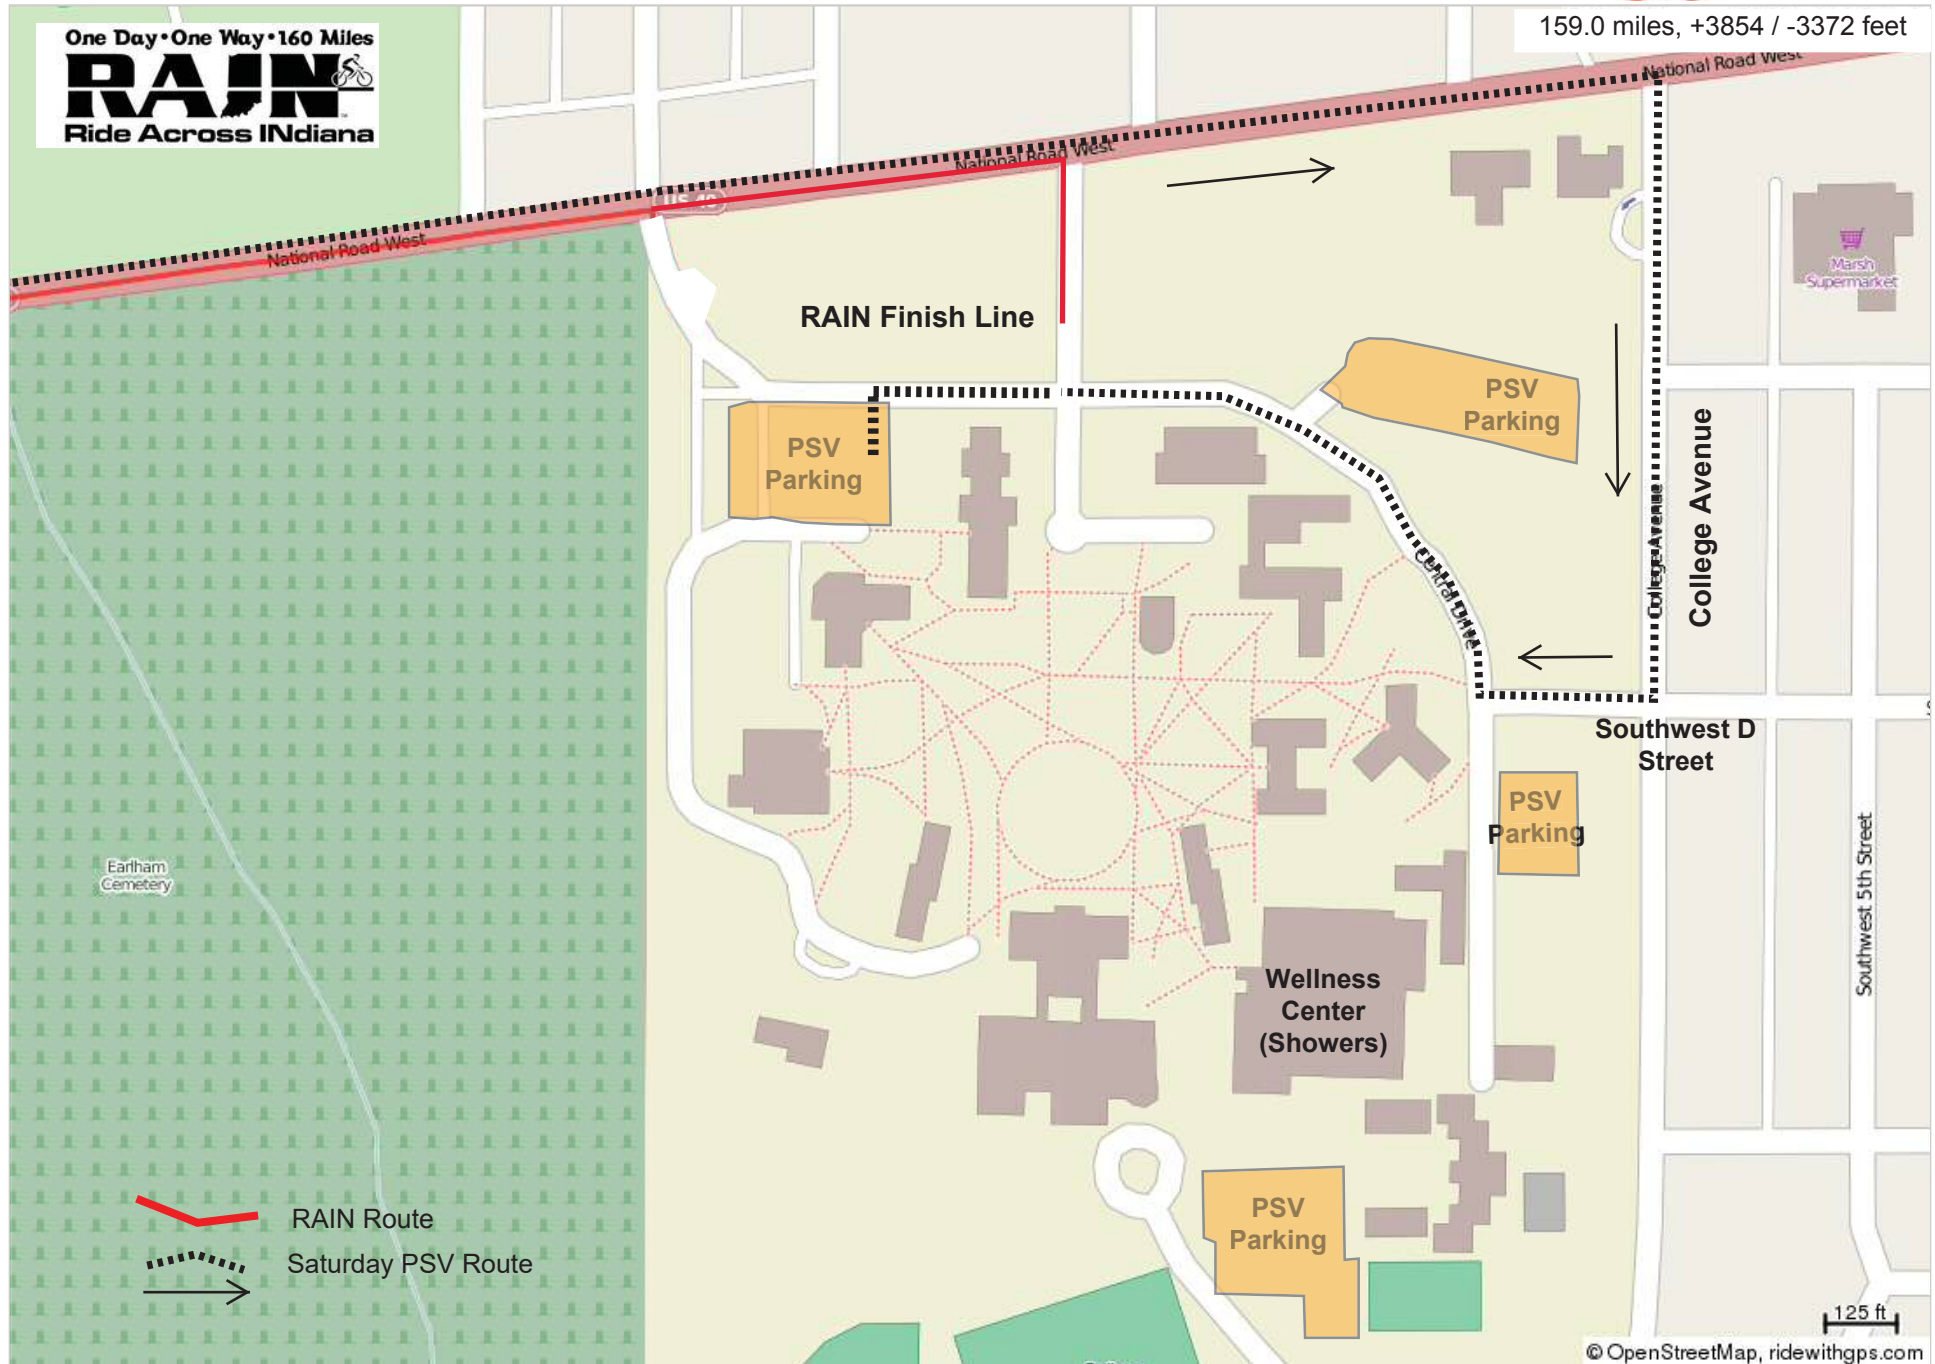

# RAIN 2024 - Finish Line PSV Route

159.0 miles, +3854 / -3372 feet

RAIN Route  
Saturday PSV Route

© OpenStreetMap, ridewithgps.com

[Return to PSV Guide](#)