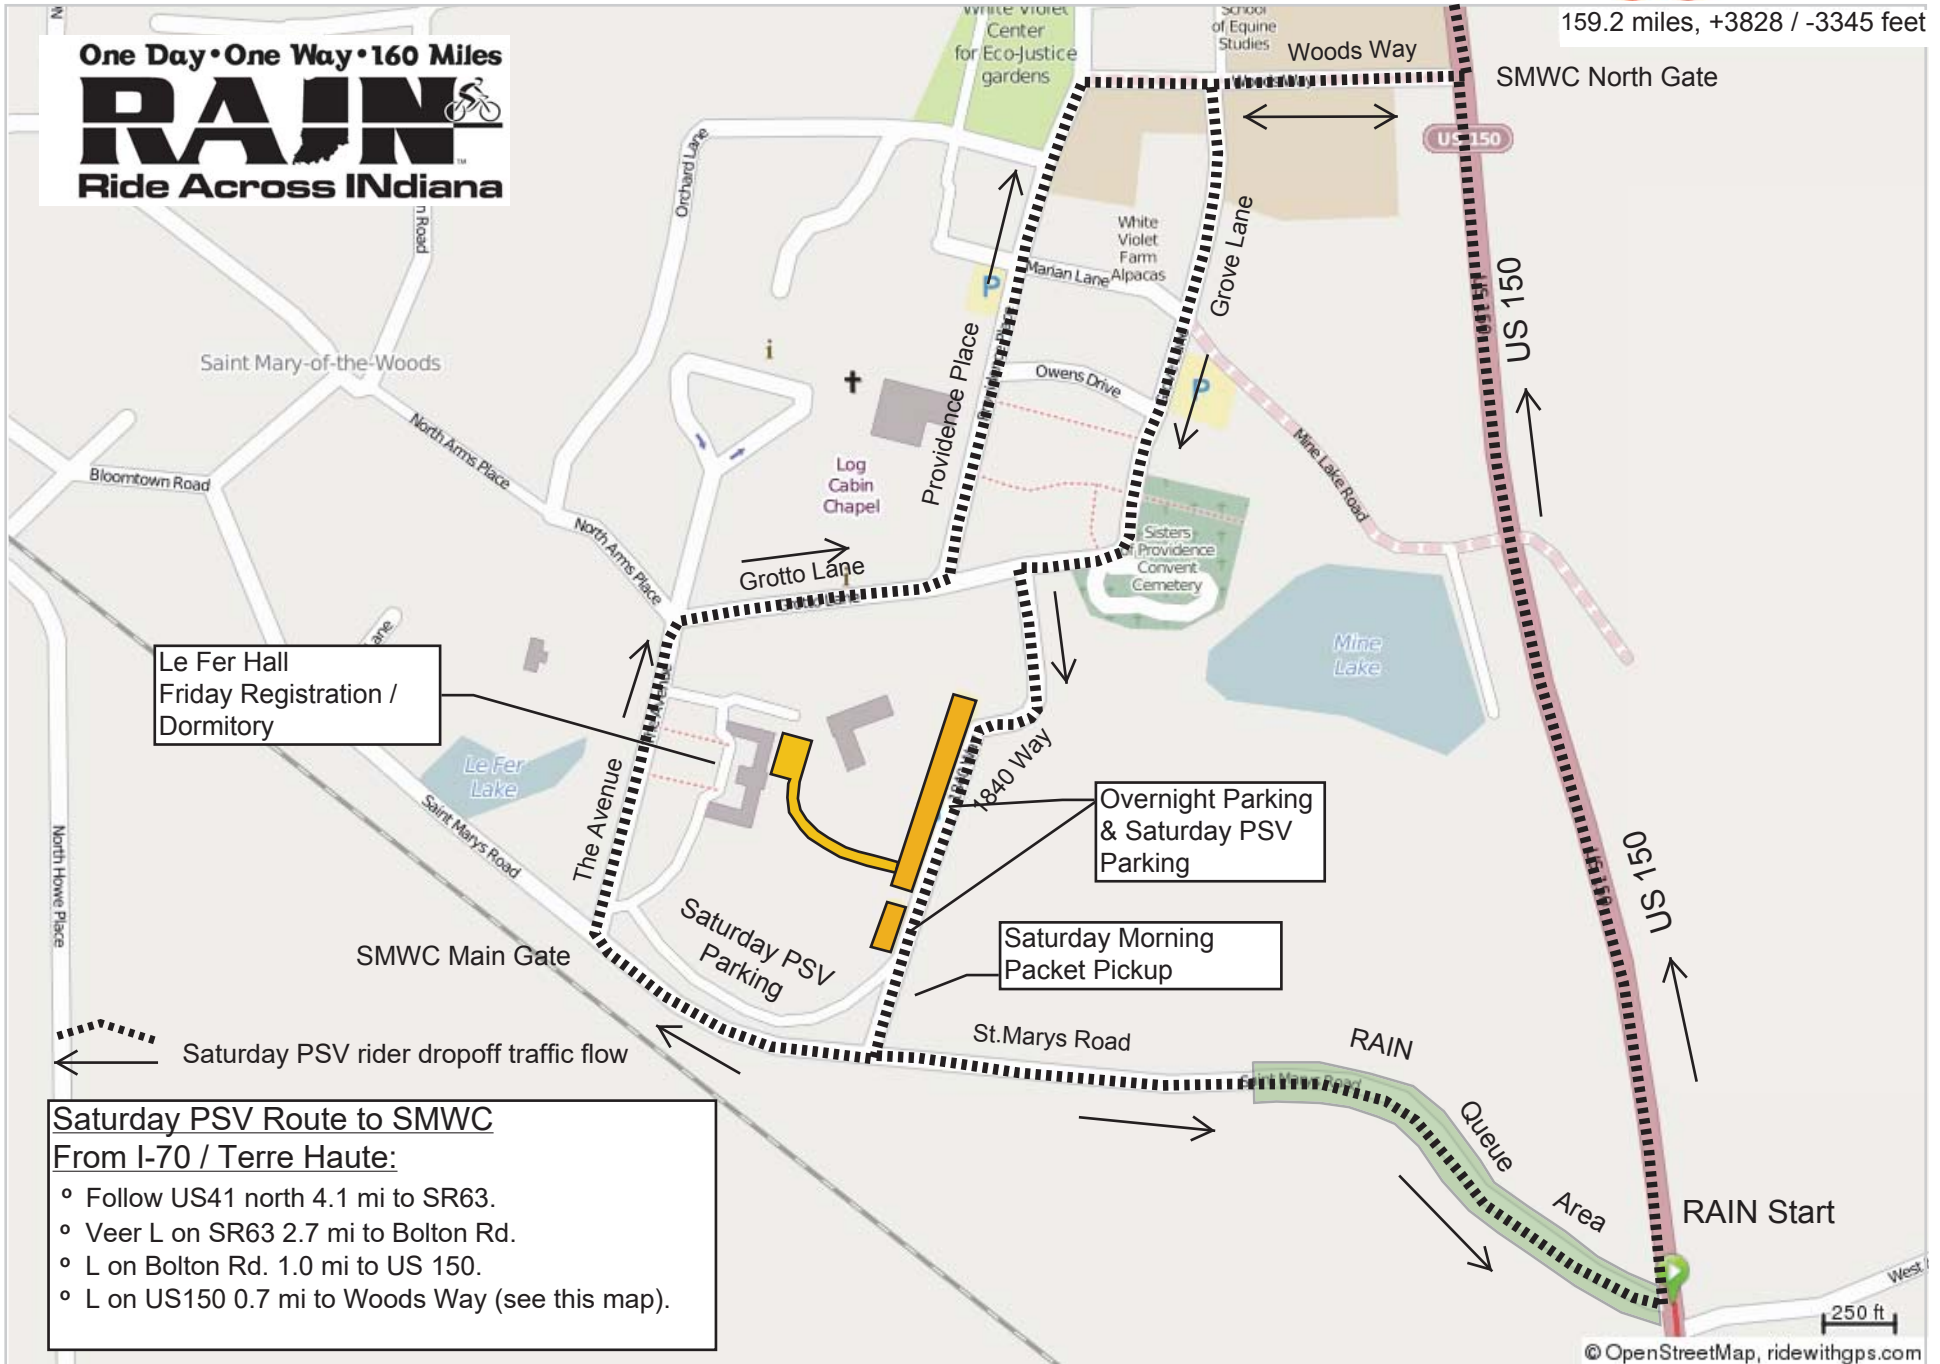

RAIN 2019 Start Line PSV Route

159.2 miles, +3828 / -3345 feet

One Day • One Way • 160 Miles
RAIN
 Ride Across INdiana

Le Fer Hall
 Friday Registration /
 Dormitory

Overnight Parking
 & Saturday PSV
 Parking

Saturday Morning
 Packet Pickup

Saturday PSV rider dropoff traffic flow

Saturday PSV Route to SMWC
 From I-70 / Terre Haute:

- Follow US41 north 4.1 mi to SR63.
- Veer L on SR63 2.7 mi to Bolton Rd.
- L on Bolton Rd. 1.0 mi to US 150.
- L on US150 0.7 mi to Woods Way (see this map).